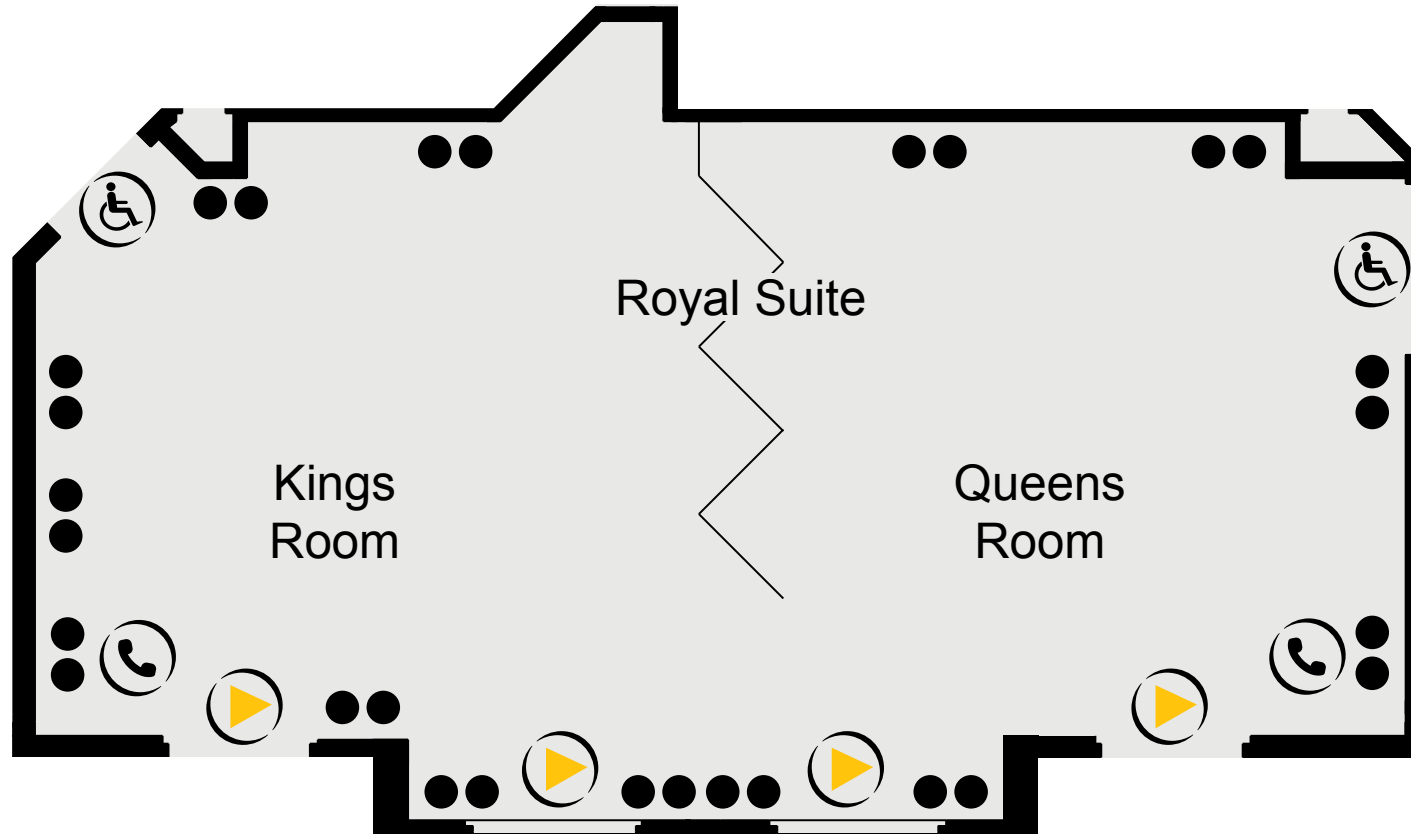

CAMBRIDGE BELFRY

HOTEL & SPA

THE QHOTELS COLLECTION

CAMBRIDGE BELFRY

HOTEL & SPA

THE GHOTELS COLLECTION

KEY

- Single 13amp Power Point
- Double 13amp Power Point
- ▶ Natural Light
- ☎ Telephone Socket
- ♿ Wheelchair Access

CAMBRIDGE BELFRY

HOTEL & SPA

THE GHOTELS COLLECTION

GROUND FLOOR

KEY

- Single 13amp Power Point
- Double 13amp Power Point
- ▶ Natural Light
- ☎ Telephone Socket
- ♿ Wheelchair Access

Lakeside Terrace

KEY

- Single 13amp Power Point
- Double 13amp Power Point
- ▶ Natural Light
- ☎ Telephone Socket
- ♿ Wheelchair Access

KEY

- Single 13amp Power Point
- Double 13amp Power Point
- ▶ Natural Light
- ☎ Telephone Socket
- ♿ Wheelchair Access

CAPACITIES

Meeting Room	Dimensions	Theatre	Cabaret	Classroom	Boardroom	Banquet	U-Shape	Dinner Dance
University Suite	23.2 (l) x 11.3 (w) x 2.8 (h)	250	144	100	n/a	180	n/a	160
Peterhouse	17.7 (l) x 11.3 (w) x 2.8 (h)	180	100	60	40	120	50	100
Pembroke	11.3 (l) x 5.5 (w) x 2.8 (h)	50	28	20	20	30	18	n/a
College Suite	20.7 (l) x 8.8 (w) x 2.3 (h)	150	88	80	n/a	120	n/a	100
Corpus Christi	14.33 (l) x 8.8 (w) x 2.3 (h)	100	6	60	30	70	38	50
Trinity	8.8 (l) x 6.4 (w) x 2.3 (h)	40	20	16	20	20	20	n/a
Royal Suite	14.6 (l) x 6.4 (w) x 2.3 (h)	80	45	28	30	50	30	40
Queens	7.62 (l) x 6.4 (w) x 2.3 (h)	40	16	12	14	n/a	12	n/a
Kings	7.0 (l) x 6.4 (w) x 2.3 (h)	40	16	12	14	n/a	12	n/a
Magdalene	11.5 (l) x 6.5 (w) x 2.3 (h)	70	32	25	28	40	20	n/a
Darwin	7.2 (l) x 4.8 (w) x 2.4 (h)	20	n/a	n/a	12	n/a	n/a	n/a