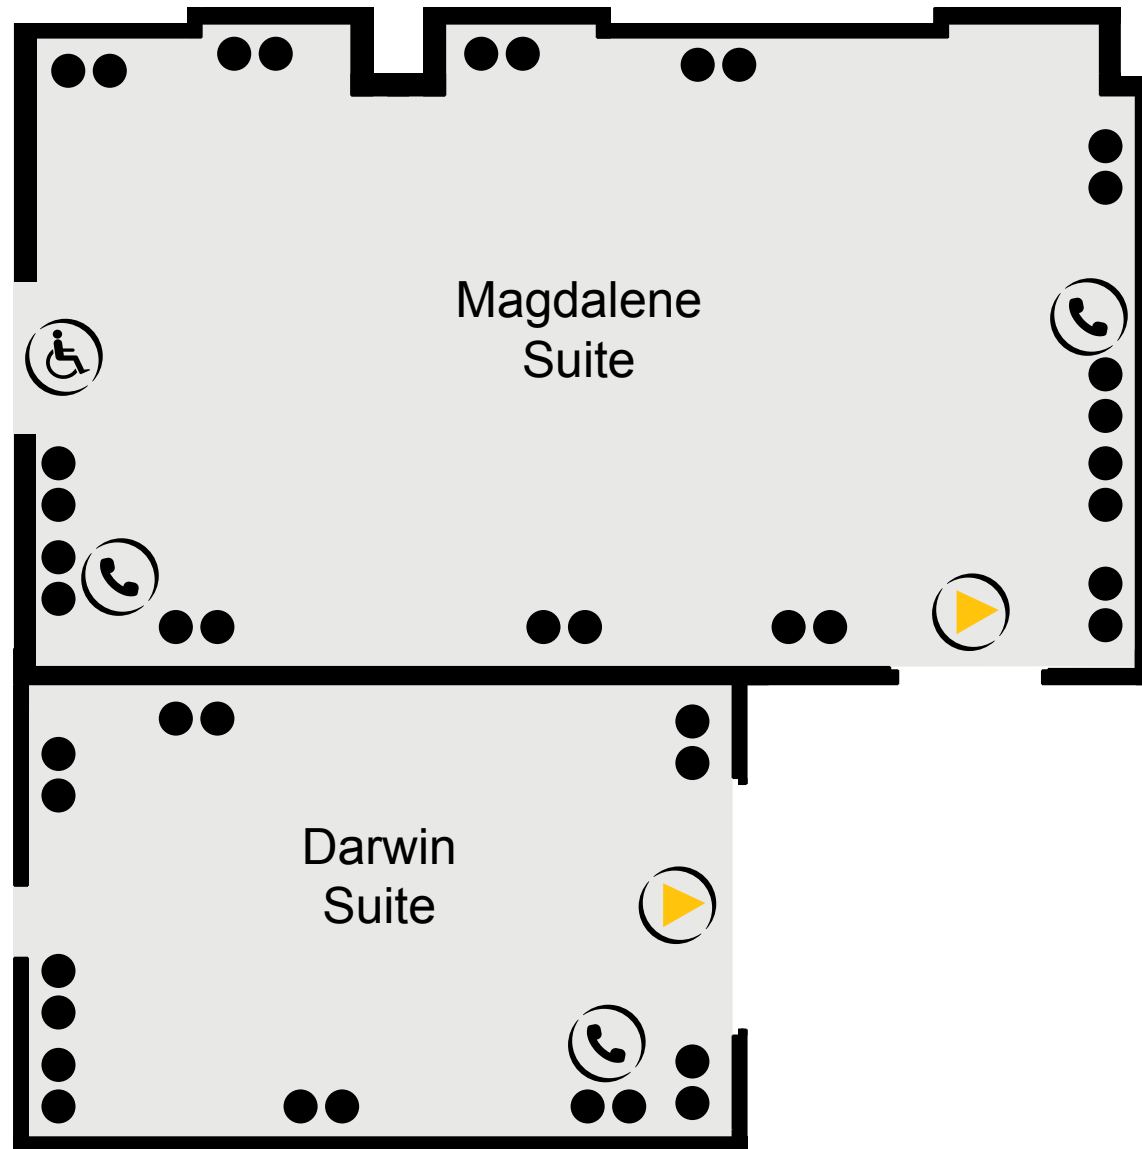

CAMBRIDGE BELFRY

HOTEL & SPA

THE QHOTELS COLLECTION

CAMBRIDGE BELFRY

HOTEL & SPA

THE GHOTELS COLLECTION

KEY

- Single 13amp Power Point
- Double 13amp Power Point
- ▶ Natural Light
- ☎ Telephone Socket
- ♿ Wheelchair Access

CAMBRIDGE BELFRY

HOTEL & SPA

THE GHOTELS COLLECTION

GROUND FLOOR

KEY

- Single 13amp Power Point
- Double 13amp Power Point
- ▶ Natural Light
- ☎ Telephone Socket
- ♿ Wheelchair Access

Lakeside Terrace

KEY

- Single 13amp Power Point
- Double 13amp Power Point
- ▶ Natural Light
- ☎ Telephone Socket
- ♿ Wheelchair Access

KEY

- Single 13amp Power Point
- Double 13amp Power Point
- ▶ Natural Light
- ☎ Telephone Socket
- ♿ Wheelchair Access

CAPACITIES

Meeting Room	Dimensions	Theatre	Cabaret	Classroom	Boardroom	Banquet	U-Shape	Dinner Dance
University Suite	23.2 (l) x 11.3 (w) x 2.8 (h)	250	144	100	n/a	180	n/a	160
Peterhouse	17.7 (l) x 11.3 (w) x 2.8 (h)	180	100	60	40	120	50	100
Pembroke	11.3 (l) x 5.5 (w) x 2.8 (h)	50	28	20	20	30	18	n/a
College Suite	20.7 (l) x 8.8 (w) x 2.3 (h)	150	88	80	n/a	120	n/a	100
Corpus Christi	14.33 (l) x 8.8 (w) x 2.3 (h)	100	6	60	30	70	38	50
Trinity	8.8 (l) x 6.4 (w) x 2.3 (h)	40	20	16	20	20	20	n/a
Royal Suite	14.6 (l) x 6.4 (w) x 2.3 (h)	80	45	28	30	50	30	40
Queens	7.62 (l) x 6.4 (w) x 2.3 (h)	40	16	12	14	n/a	12	n/a
Kings	7.0 (l) x 6.4 (w) x 2.3 (h)	40	16	12	14	n/a	12	n/a
Magdalene	11.5 (l) x 6.5 (w) x 2.3 (h)	70	32	25	28	40	20	n/a
Darwin	7.2 (l) x 4.8 (w) x 2.4 (h)	20	n/a	n/a	12	n/a	n/a	n/a