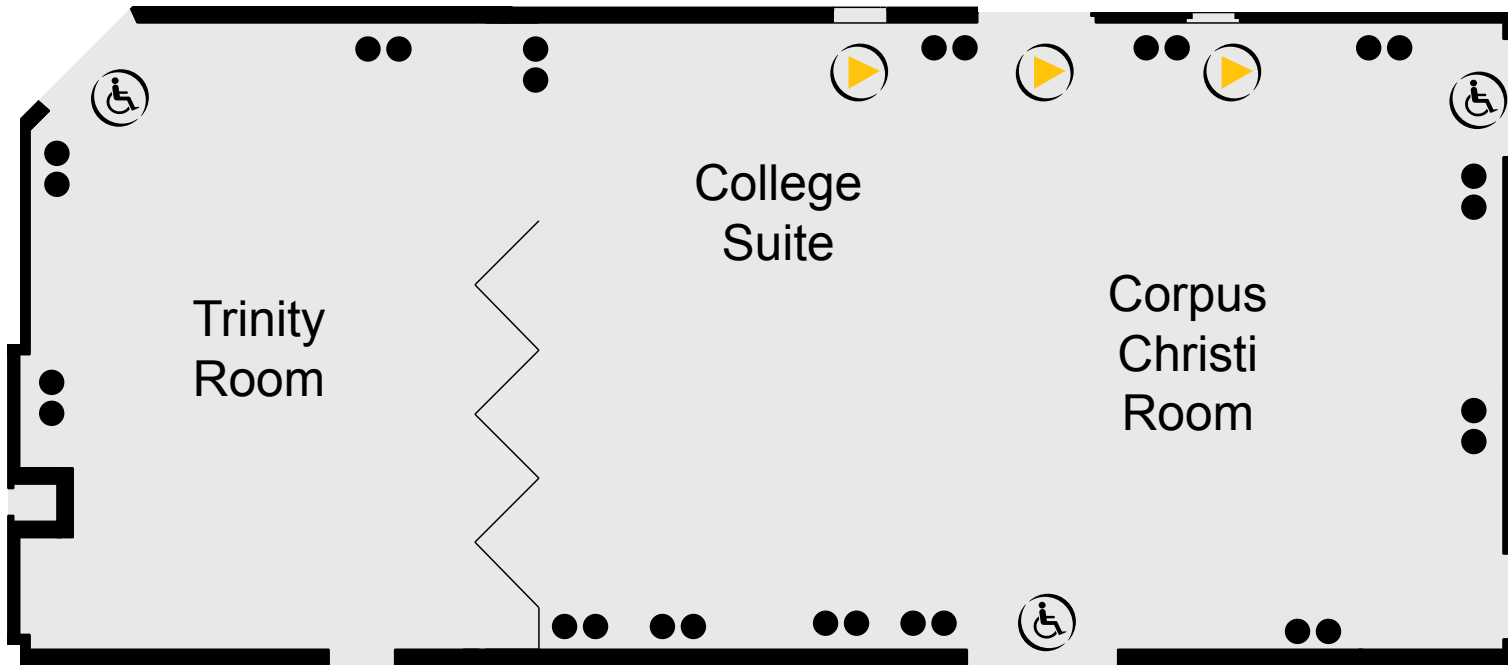

CAMBRIDGE BELFRY

HOTEL & SPA

THE QHOTELS COLLECTION

CAMBRIDGE BELFRY

HOTEL & SPA

THE GHOTELS COLLECTION

KEY

- Single 13amp Power Point
- Double 13amp Power Point
- ▶ Natural Light
- ☎ Telephone Socket
- ♿ Wheelchair Access

CAMBRIDGE BELFRY

HOTEL & SPA

THE GHOTELS COLLECTION

GROUND FLOOR

KEY

- Single 13amp Power Point
- Double 13amp Power Point
- ▶ Natural Light
- ☎ Telephone Socket
- ♿ Wheelchair Access

Lakeside Terrace

KEY

- Single 13amp Power Point
- Double 13amp Power Point
- ▶ Natural Light
- ☎ Telephone Socket
- ♿ Wheelchair Access

KEY

- Single 13amp Power Point
- Double 13amp Power Point
- ▶ Natural Light
- ☎ Telephone Socket
- ♿ Wheelchair Access

CAPACITIES

Meeting Room	Dimensions	Theatre	Cabaret	Classroom	Boardroom	Banquet	U-Shape	Dinner Dance
University Suite	23.2 (l) x 11.3 (w) x 2.8 (h)	250	144	100	n/a	180	n/a	160
Peterhouse	17.7 (l) x 11.3 (w) x 2.8 (h)	180	100	60	40	120	50	100
Pembroke	11.3 (l) x 5.5 (w) x 2.8 (h)	50	28	20	20	30	18	n/a
College Suite	20.7 (l) x 8.8 (w) x 2.3 (h)	150	88	80	n/a	120	n/a	100
Corpus Christi	14.33 (l) x 8.8 (w) x 2.3 (h)	100	6	60	30	70	38	50
Trinity	8.8 (l) x 6.4 (w) x 2.3 (h)	40	20	16	20	20	20	n/a
Royal Suite	14.6 (l) x 6.4 (w) x 2.3 (h)	80	45	28	30	50	30	40
Queens	7.62 (l) x 6.4 (w) x 2.3 (h)	40	16	12	14	n/a	12	n/a
Kings	7.0 (l) x 6.4 (w) x 2.3 (h)	40	16	12	14	n/a	12	n/a
Magdalene	11.5 (l) x 6.5 (w) x 2.3 (h)	70	32	25	28	40	20	n/a
Darwin	7.2 (l) x 4.8 (w) x 2.4 (h)	20	n/a	n/a	12	n/a	n/a	n/a