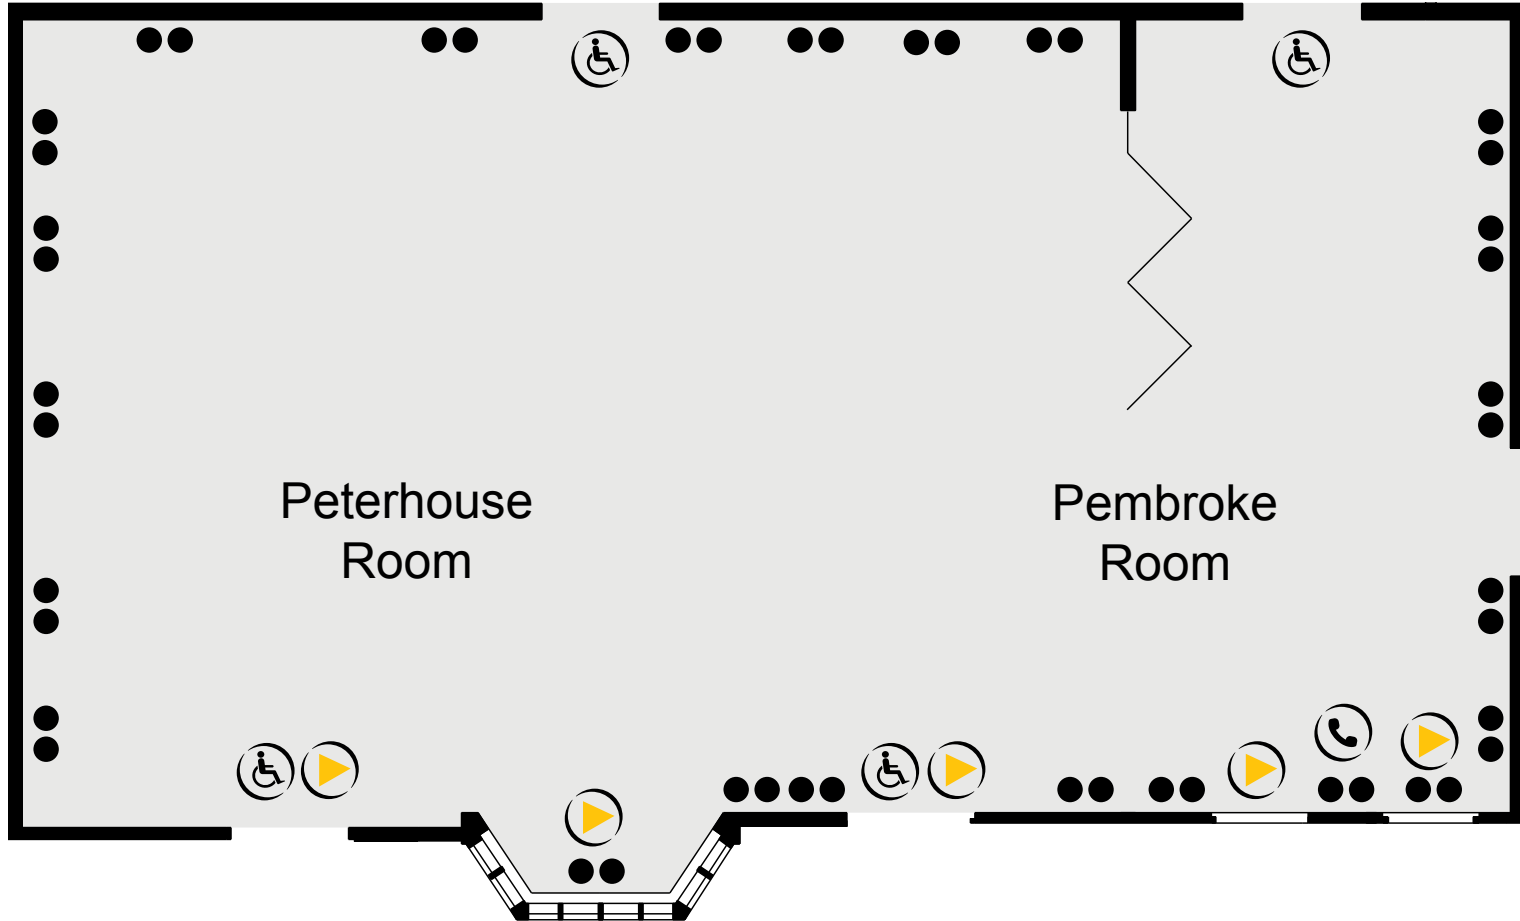

CAMBRIDGE BELFRY

HOTEL & SPA

THE GHOTELS COLLECTION

GROUND FLOOR

KEY

- Single 13amp Power Point
- Double 13amp Power Point
- ▶ Natural Light
- ☎ Telephone Socket
- ♿ Wheelchair Access

Lakeside Terrace

KEY

- Single 13amp Power Point
- Double 13amp Power Point
- ▶ Natural Light
- ☎ Telephone Socket
- ♿ Wheelchair Access

KEY

- Single 13amp Power Point
- Double 13amp Power Point
- ▶ Natural Light
- ☎ Telephone Socket
- ♿ Wheelchair Access

CAPACITIES

Meeting Room	Dimensions	Theatre	Cabaret	Classroom	Boardroom	Banquet	U-Shape	Dinner Dance
University Suite	23.2 (l) x 11.3 (w) x 2.8 (h)	250	144	100	n/a	180	n/a	160
Peterhouse	17.7 (l) x 11.3 (w) x 2.8 (h)	180	100	60	40	120	50	100
Pembroke	11.3 (l) x 5.5 (w) x 2.8 (h)	50	28	20	20	30	18	n/a
College Suite	20.7 (l) x 8.8 (w) x 2.3 (h)	150	88	80	n/a	120	n/a	100
Corpus Christi	14.33 (l) x 8.8 (w) x 2.3 (h)	100	6	60	30	70	38	50
Trinity	8.8 (l) x 6.4 (w) x 2.3 (h)	40	20	16	20	20	20	n/a
Royal Suite	14.6 (l) x 6.4 (w) x 2.3 (h)	80	45	28	30	50	30	40
Queens	7.62 (l) x 6.4 (w) x 2.3 (h)	40	16	12	14	n/a	12	n/a
Kings	7.0 (l) x 6.4 (w) x 2.3 (h)	40	16	12	14	n/a	12	n/a
Magdalene	11.5 (l) x 6.5 (w) x 2.3 (h)	70	32	25	28	40	20	n/a
Darwin	7.2 (l) x 4.8 (w) x 2.4 (h)	20	n/a	n/a	12	n/a	n/a	n/a