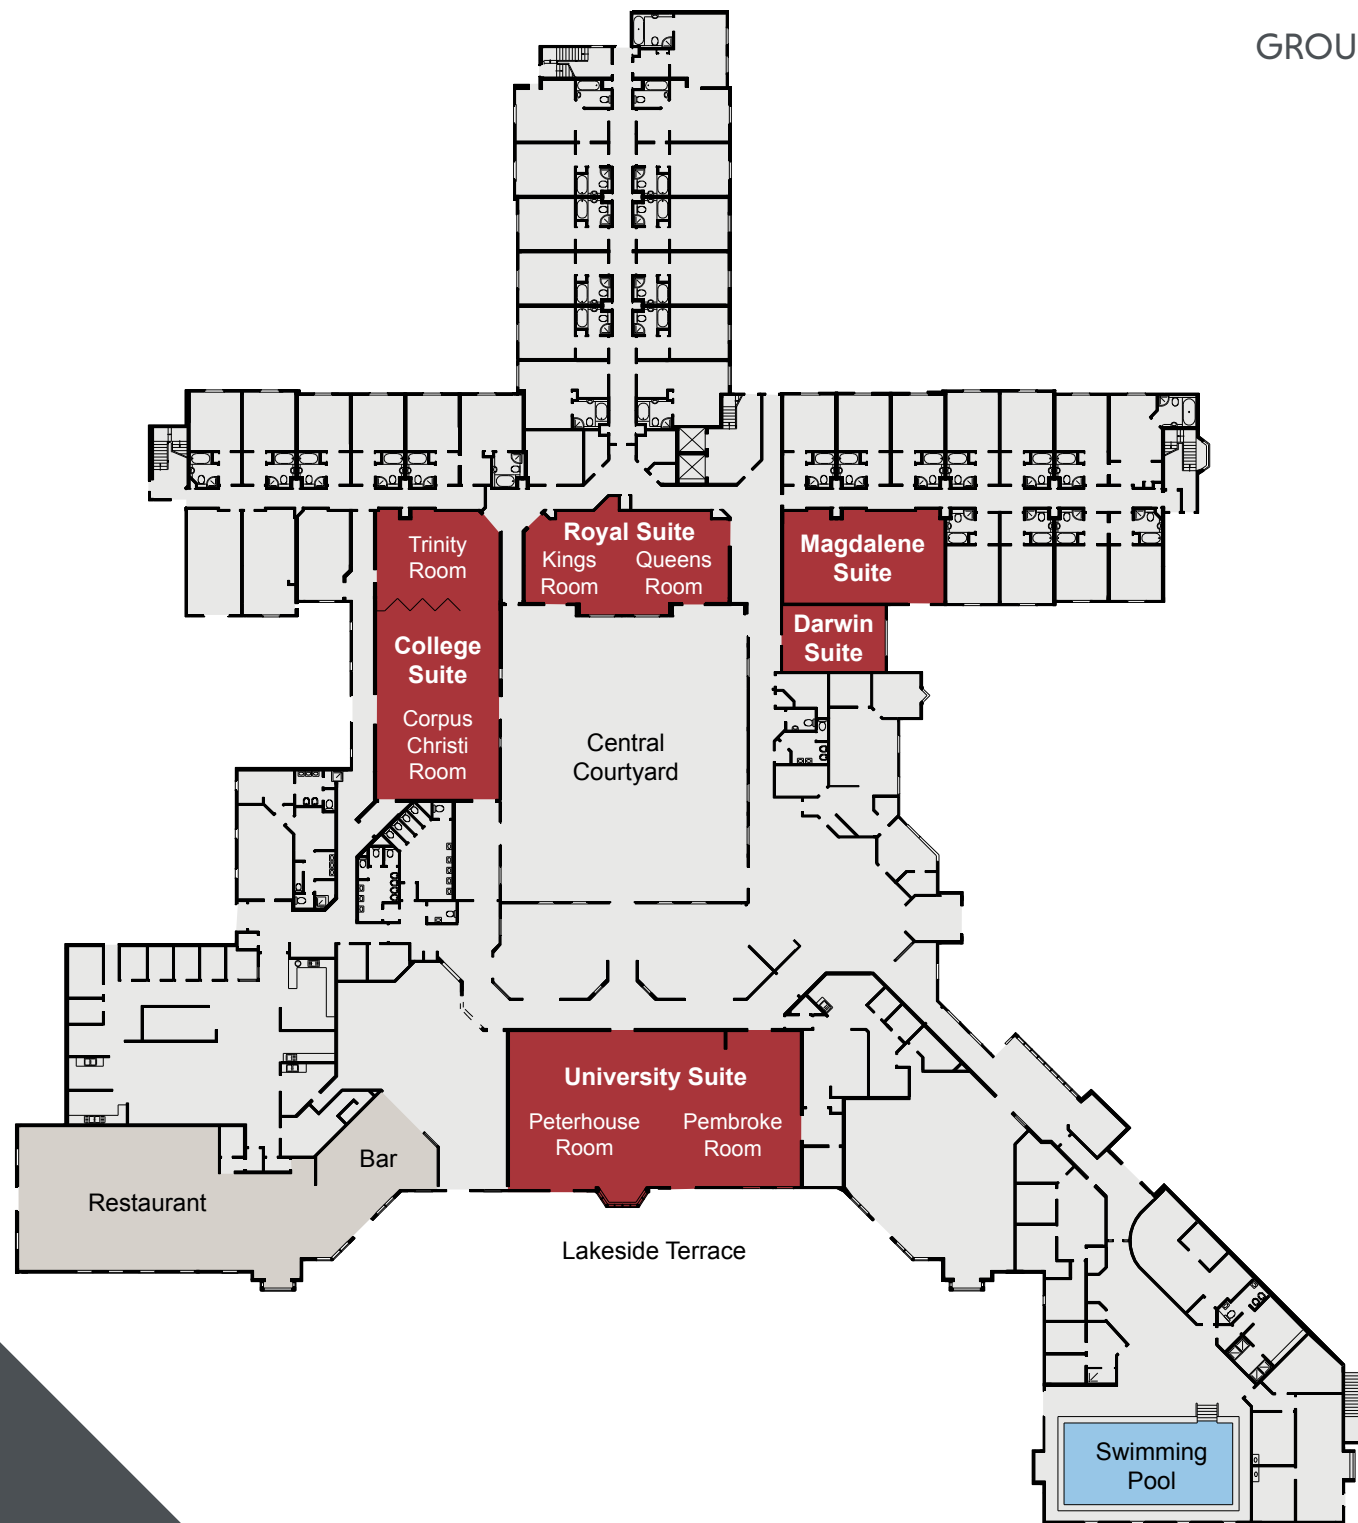

CAMBRIDGE BELFRY

HOTEL & SPA

THE QHOTELS COLLECTION

CAMBRIDGE BELFRY

HOTEL & SPA

THE GHOTELS COLLECTION

KEY

- Single 13amp Power Point
- Double 13amp Power Point
- ▶ Natural Light
- ☎ Telephone Socket
- ♿ Wheelchair Access

CAMBRIDGE BELFRY

HOTEL & SPA

THE GHOTELS COLLECTION

GROUND FLOOR

KEY

- Single 13amp Power Point
- Double 13amp Power Point
- ▶ Natural Light
- ☎ Telephone Socket
- ♿ Wheelchair Access

Lakeside Terrace

KEY

- Single 13amp Power Point
- Double 13amp Power Point
- ▶ Natural Light
- ☎ Telephone Socket
- ♿ Wheelchair Access

KEY

- Single 13amp Power Point
- Double 13amp Power Point
- ▶ Natural Light
- ☎ Telephone Socket
- ♿ Wheelchair Access

CAPACITIES

Meeting Room	Dimensions	Theatre	Cabaret	Classroom	Boardroom	Banquet	U-Shape	Dinner Dance
University Suite	23.2 (l) x 11.3 (w) x 2.8 (h)	250	144	100	n/a	180	n/a	160
Peterhouse	17.7 (l) x 11.3 (w) x 2.8 (h)	180	100	60	40	120	50	100
Pembroke	11.3 (l) x 5.5 (w) x 2.8 (h)	50	28	20	20	30	18	n/a
College Suite	20.7 (l) x 8.8 (w) x 2.3 (h)	150	88	80	n/a	120	n/a	100
Corpus Christi	14.33 (l) x 8.8 (w) x 2.3 (h)	100	6	60	30	70	38	50
Trinity	8.8 (l) x 6.4 (w) x 2.3 (h)	40	20	16	20	20	20	n/a
Royal Suite	14.6 (l) x 6.4 (w) x 2.3 (h)	80	45	28	30	50	30	40
Queens	7.62 (l) x 6.4 (w) x 2.3 (h)	40	16	12	14	n/a	12	n/a
Kings	7.0 (l) x 6.4 (w) x 2.3 (h)	40	16	12	14	n/a	12	n/a
Magdalene	11.5 (l) x 6.5 (w) x 2.3 (h)	70	32	25	28	40	20	n/a
Darwin	7.2 (l) x 4.8 (w) x 2.4 (h)	20	n/a	n/a	12	n/a	n/a	n/a